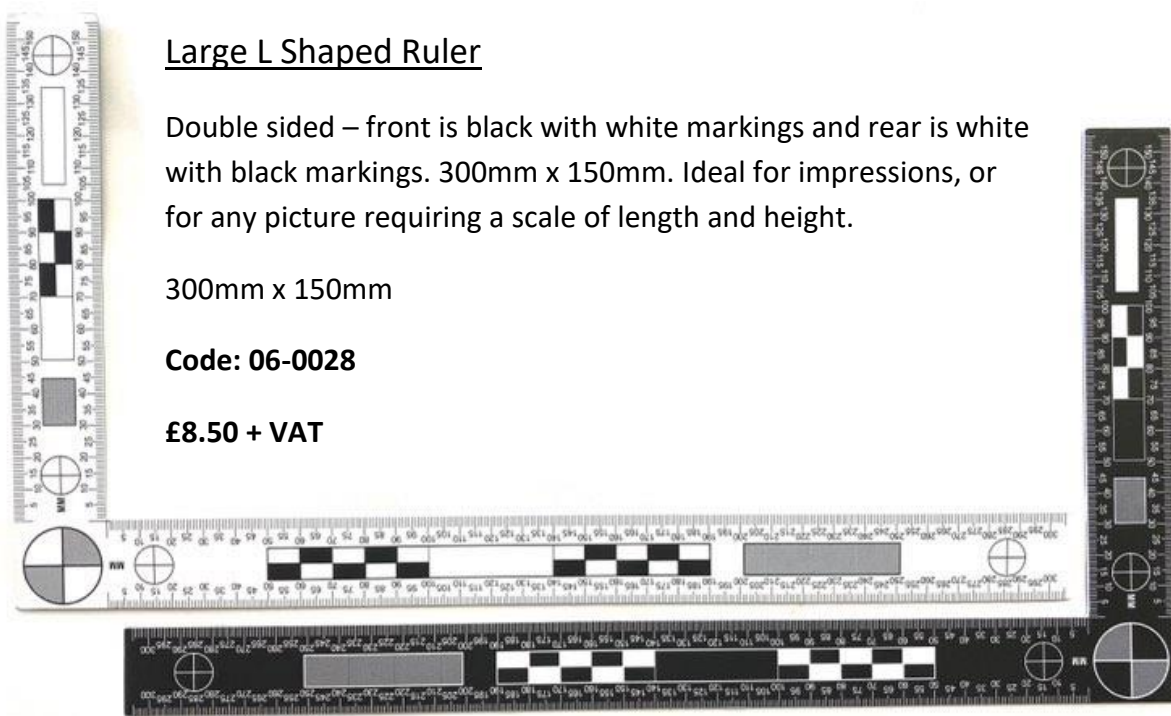

Rulers

Below are a selection of rulers, ideal for use in evidence photos. Measurements are in both inches and millimetres, and crosshair circles assist in photogrammetry corrections.

Magnetic Rulers

Available in black with white markings, or white with black markings. The rear surface is fully magnetic, and there is a blank area at the centre of each ruler to write relevant information such as initials or case number. 150mm/6 inches in length.

Straight

code: 06-0005

£4.00 + VAT

Angled

code: 06-0006

£4.00 + VAT

Large Hinged Ruler

Double sided – front is black with white markings and rear is white with black markings. 300mm x 150mm. Hinge offers versatility, ideal for impressions, or for any picture requiring a scale of length and height.

code: 06-0007

£14.50 + VAT

Large L Shaped Ruler

Double sided – front is black with white markings and rear is white with black markings. 300mm x 150mm. Ideal for impressions, or for any picture requiring a scale of length and height.

300mm x 150mm

Code: 06-0028

£8.50 + VAT

Double Sided Plastic Rulers

One side is black, the other is white. There is a blank area on each ruler to write relevant information such as initials or case number. 150mm/6 inches in length.