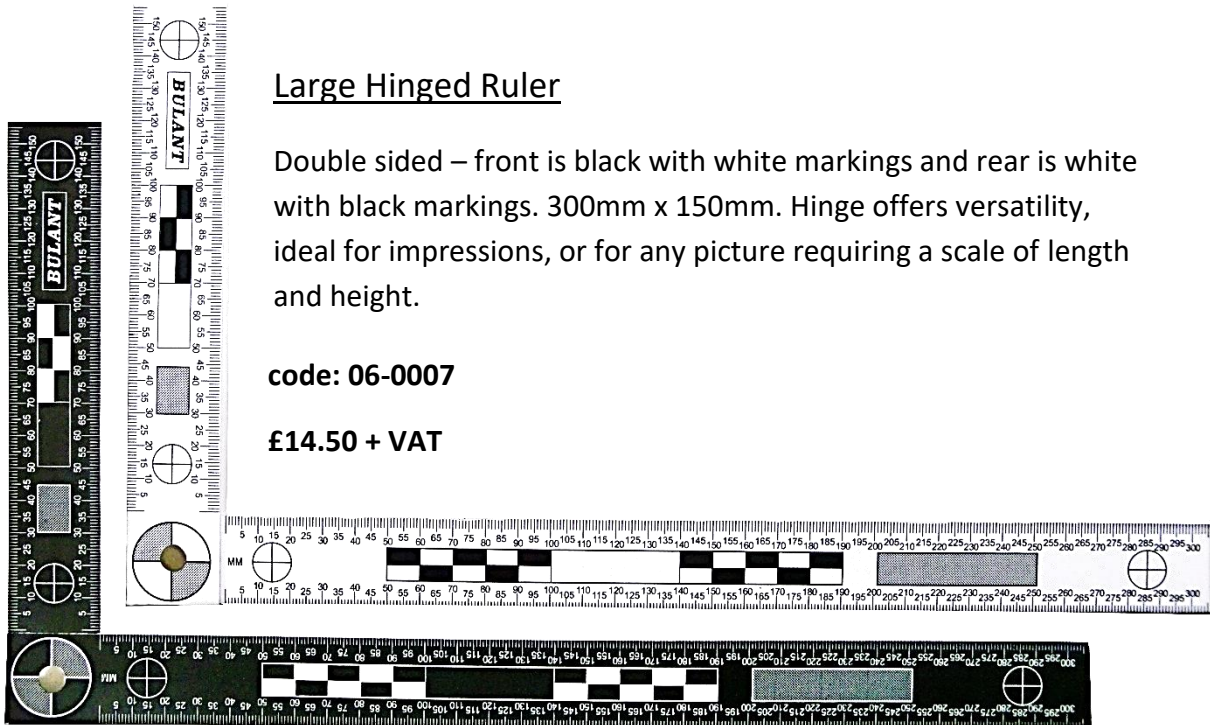

Rulers

Below are a selection of rulers, ideal for use in evidence photos. Measurements are in both inches and millimetres, and crosshair circles assist in photogrammetry corrections.

Magnetic Rulers

Available in black with white markings, or white with black markings. The rear surface is fully magnetic, and there is a blank area at the centre of each ruler to write relevant information such as initials or case number. 150mm/6 inches in length.

Straight

code: 06-0005

£4.00 + VAT

Angled

code: 06-0006

£4.00 + VAT

Large Hinged Ruler

Double sided – front is black with white markings and rear is white with black markings. 300mm x 150mm. Hinge offers versatility, ideal for impressions, or for any picture requiring a scale of length and height.

code: 06-0007

£14.50 + VAT

Large L Shaped Ruler

Double sided – front is black with white markings and rear is white with black markings. 300mm x 150mm. Ideal for impressions, or for any picture requiring a scale of length and height.

300mm x 150mm

Code: 06-0028

£8.50 + VAT

Double Sided Plastic Rulers

One side is black, the other is white. There is a blank area on each ruler to write relevant information such as initials or case number. 150mm/6 inches in length.