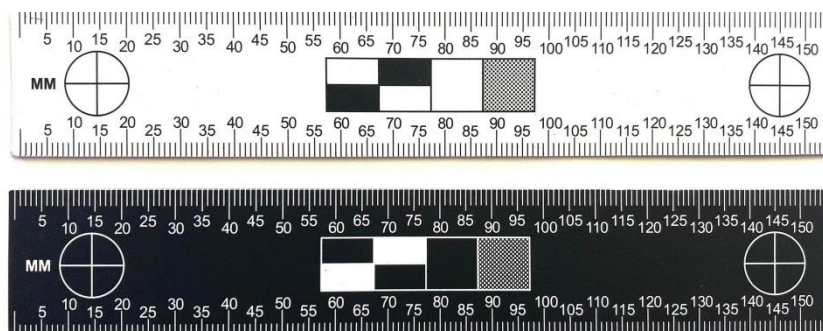

Double Sided Plastic Rulers

One side is black, the other is white. There is a blank area on each ruler to write relevant information such as initials or case number. 150mm/6 inches in length.

Code: 06-0026

£4.00 + VAT