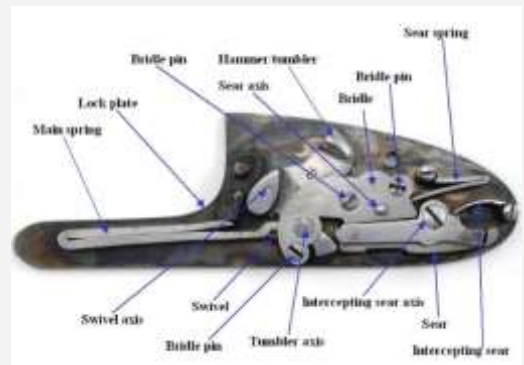

Prerequisite

The student will be expected to have basic knowledge of safe firearms handling.

Notes

1. A pre-read shot gun overview will be supplied seven days before the course.
2. The course duration will be 0900-1730, finishing at 1600 on the third day.
3. Refreshments and lunch to be provided.
4. Assistance with hotel bookings will be available from our office staff.
5. This is a CPD-related course. This can contribute to your continuing Professional Development (CPD) and will be evidenced through multiple-choice summative assessment and the award of a course completion certificate.

Proof Laws are complicated, marks and measurements are important for legal reasons as well as the information they can tell us

Understand the components, and how they work

Mechanisms can tell a story, be careful how you interpret them!